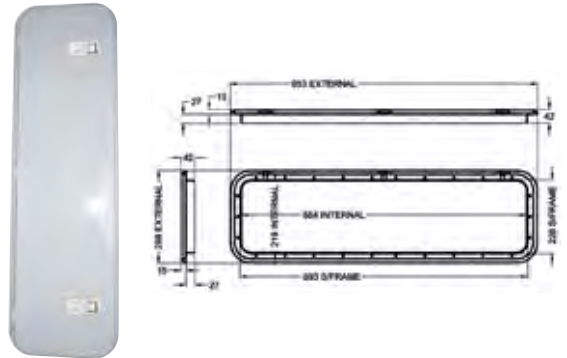

600-00008 COAST DOOR 5

Has two locks and two sets of keys. (M500-140)