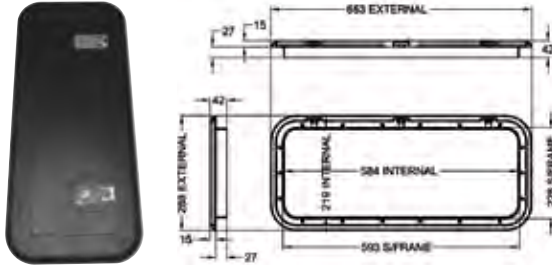

600-00030
COAST DOOR 6 (BLACK)
Has two locks and two sets of keys. (M500-250)