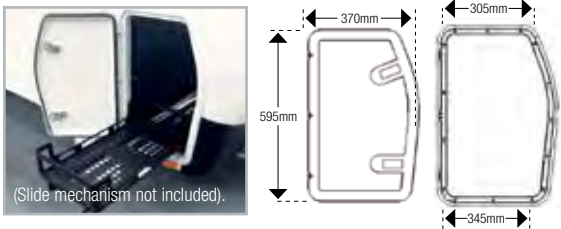

600-00012 COAST DOOR 7

Suitable for installation on the 'entry' side of the caravan.

600-00014

COAST DOOR 8

Suitable for installation on the 'closed' side of the caravan.

600-00022

COAST DOOR 2 (BLACK)

Has two locks and two sets of keys. (M500-210)