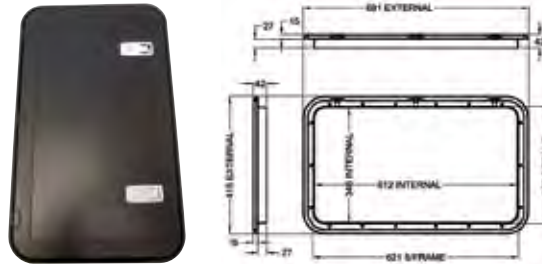

COAST DOOR 2 (BLACK)

Has two locks and two sets of keys. (M500-210)