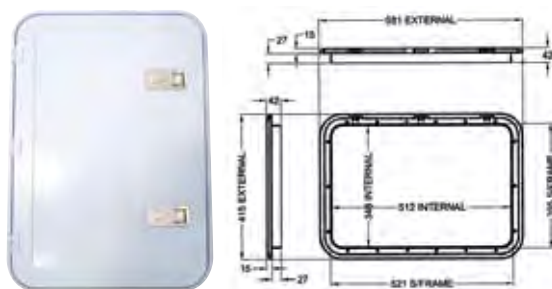

600-00000 COAST DOOR 1

Has one centre lock and one set of keys. (M500-100)

600-00002 COAST DOOR 2

Has two locks and two sets of keys. (M500-110)

600-00004 COAST DOOR 3

Has two locks and two sets of keys. (M500-120)