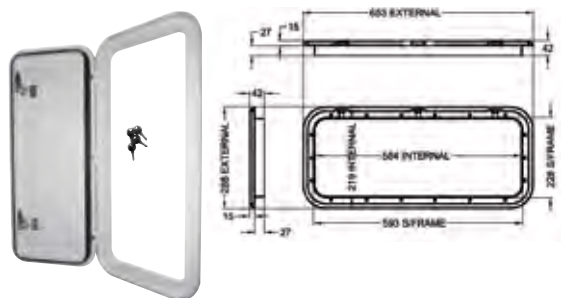

600-00010 COAST DOOR 6

Has two locks and two sets of keys. (M500-150)