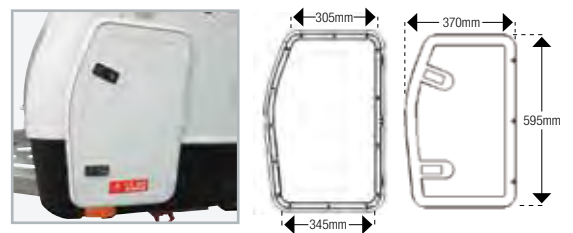

600-00012 COAST DOOR 7

Suitable for installation on the 'entry' side of the caravan.