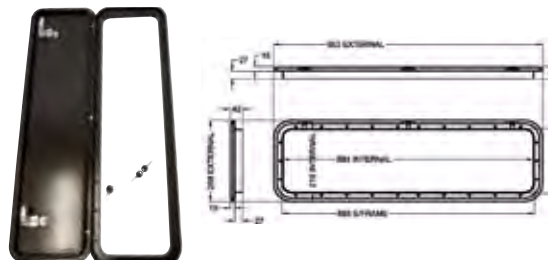

COAST DOOR 5 (BLACK)

Has two locks and two sets of keys. (M500-240)