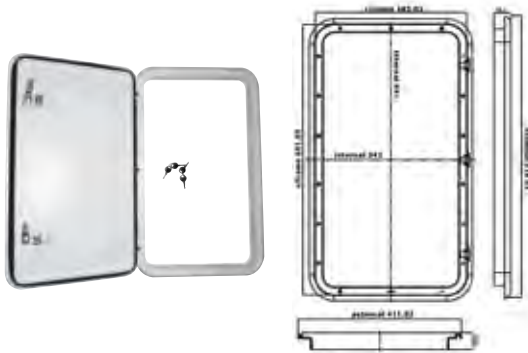

COAST DOOR 10 TUNNEL BOOT DOOR

Has two locks and two sets of keys.