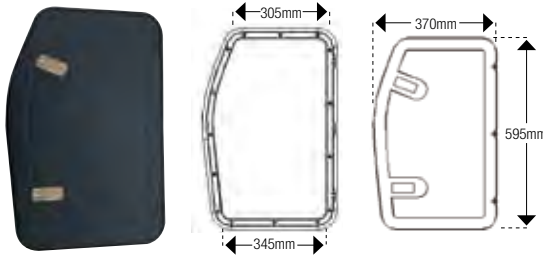

COAST DOOR 5 (BLACK)

Has two locks and two sets of keys. (M500-240)

600-00030
COAST DOOR 6 (BLACK)
Has two locks and two sets of keys. (M500-250)

600-00032
COAST DOOR 7 (BLACK)
Suitable for installation on the 'closed' side of the caravan.