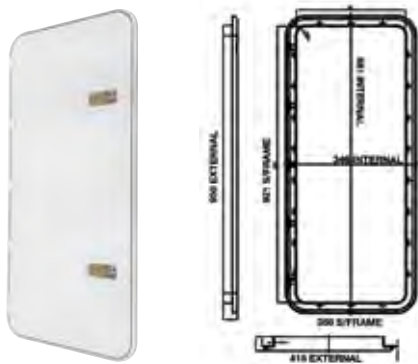

COAST DOOR 9

Has two locks and two sets of keys.