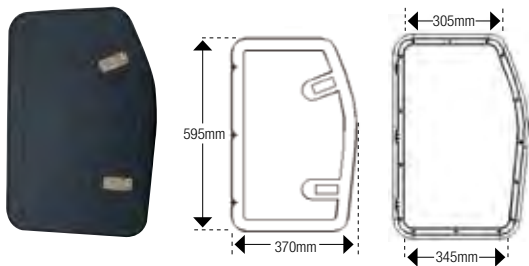

600-00034
COAST DOOR 8 (BLACK)
Suitable for installation on the 'entry' side of the caravan.