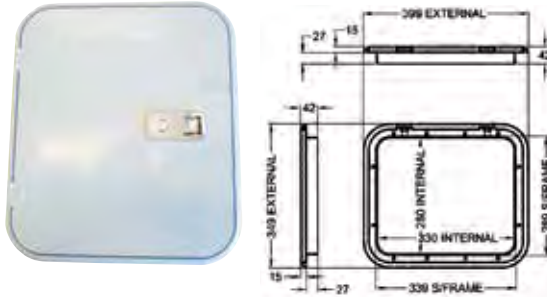

600-00000 COAST DOOR 1

Has one centre lock and one set of keys. (M500-100)

600-00002 COAST DOOR 2

Has two locks and two sets of keys. (M500-110)

600-00004 COAST DOOR 3

Has two locks and two sets of keys. (M500-120)