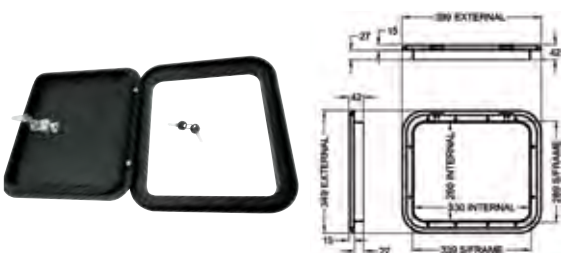

COAST DOOR 1 (BLACK)

Has one centre lock and one set of keys. (M500-200)