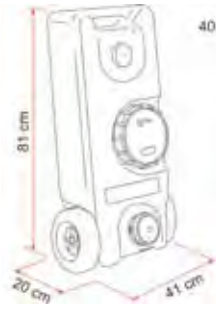

850-02600

FIAMMA 40LT PORTABLE WASTE TANK

A 40Lt waste tank with level indicator and air release valve. Comes with a 45° angle adaptor to assist with emptying.

Weight: 3.9kg