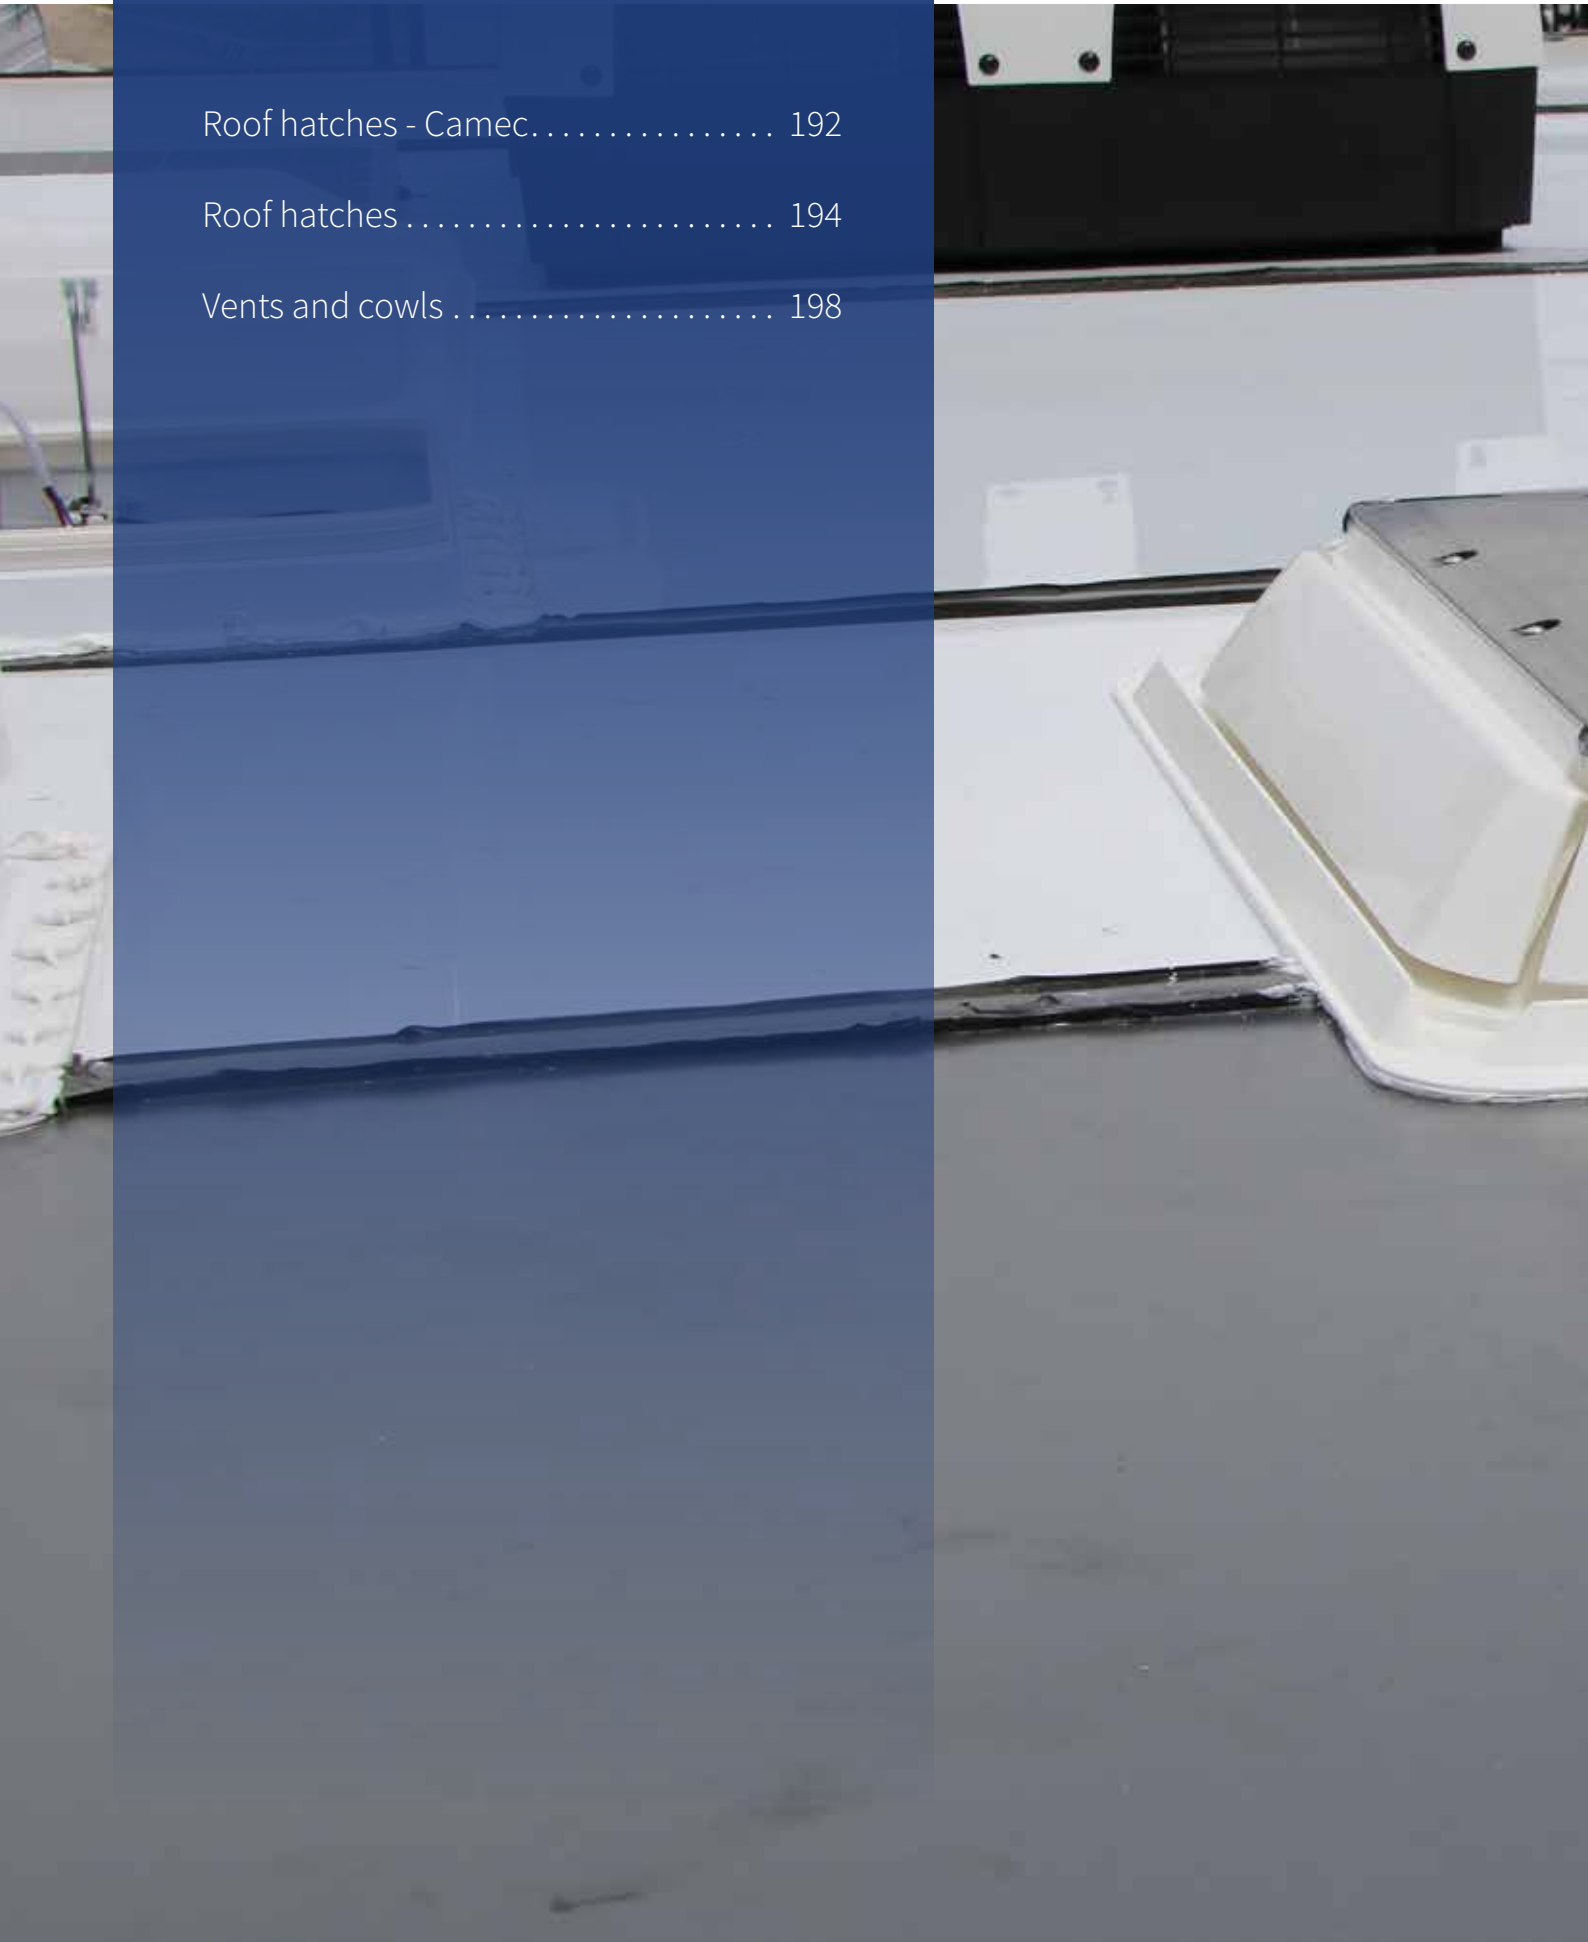

HATCHES & VENTS

Roof hatches - Camec..... 192

Roof hatches 194

Vents and cowls 198

ROOF HATCHES - CAMEC

CAMEC 4 SEASONS EVOLUTION ROOF HATCH

044483

The NEW Camec 4 Season Evolution Roof Hatch is not only the most versatile and easy to use hatch but now has improved design, LED lights and roller blind. These features take the practical hatch into a modern and stylish caravan feature.